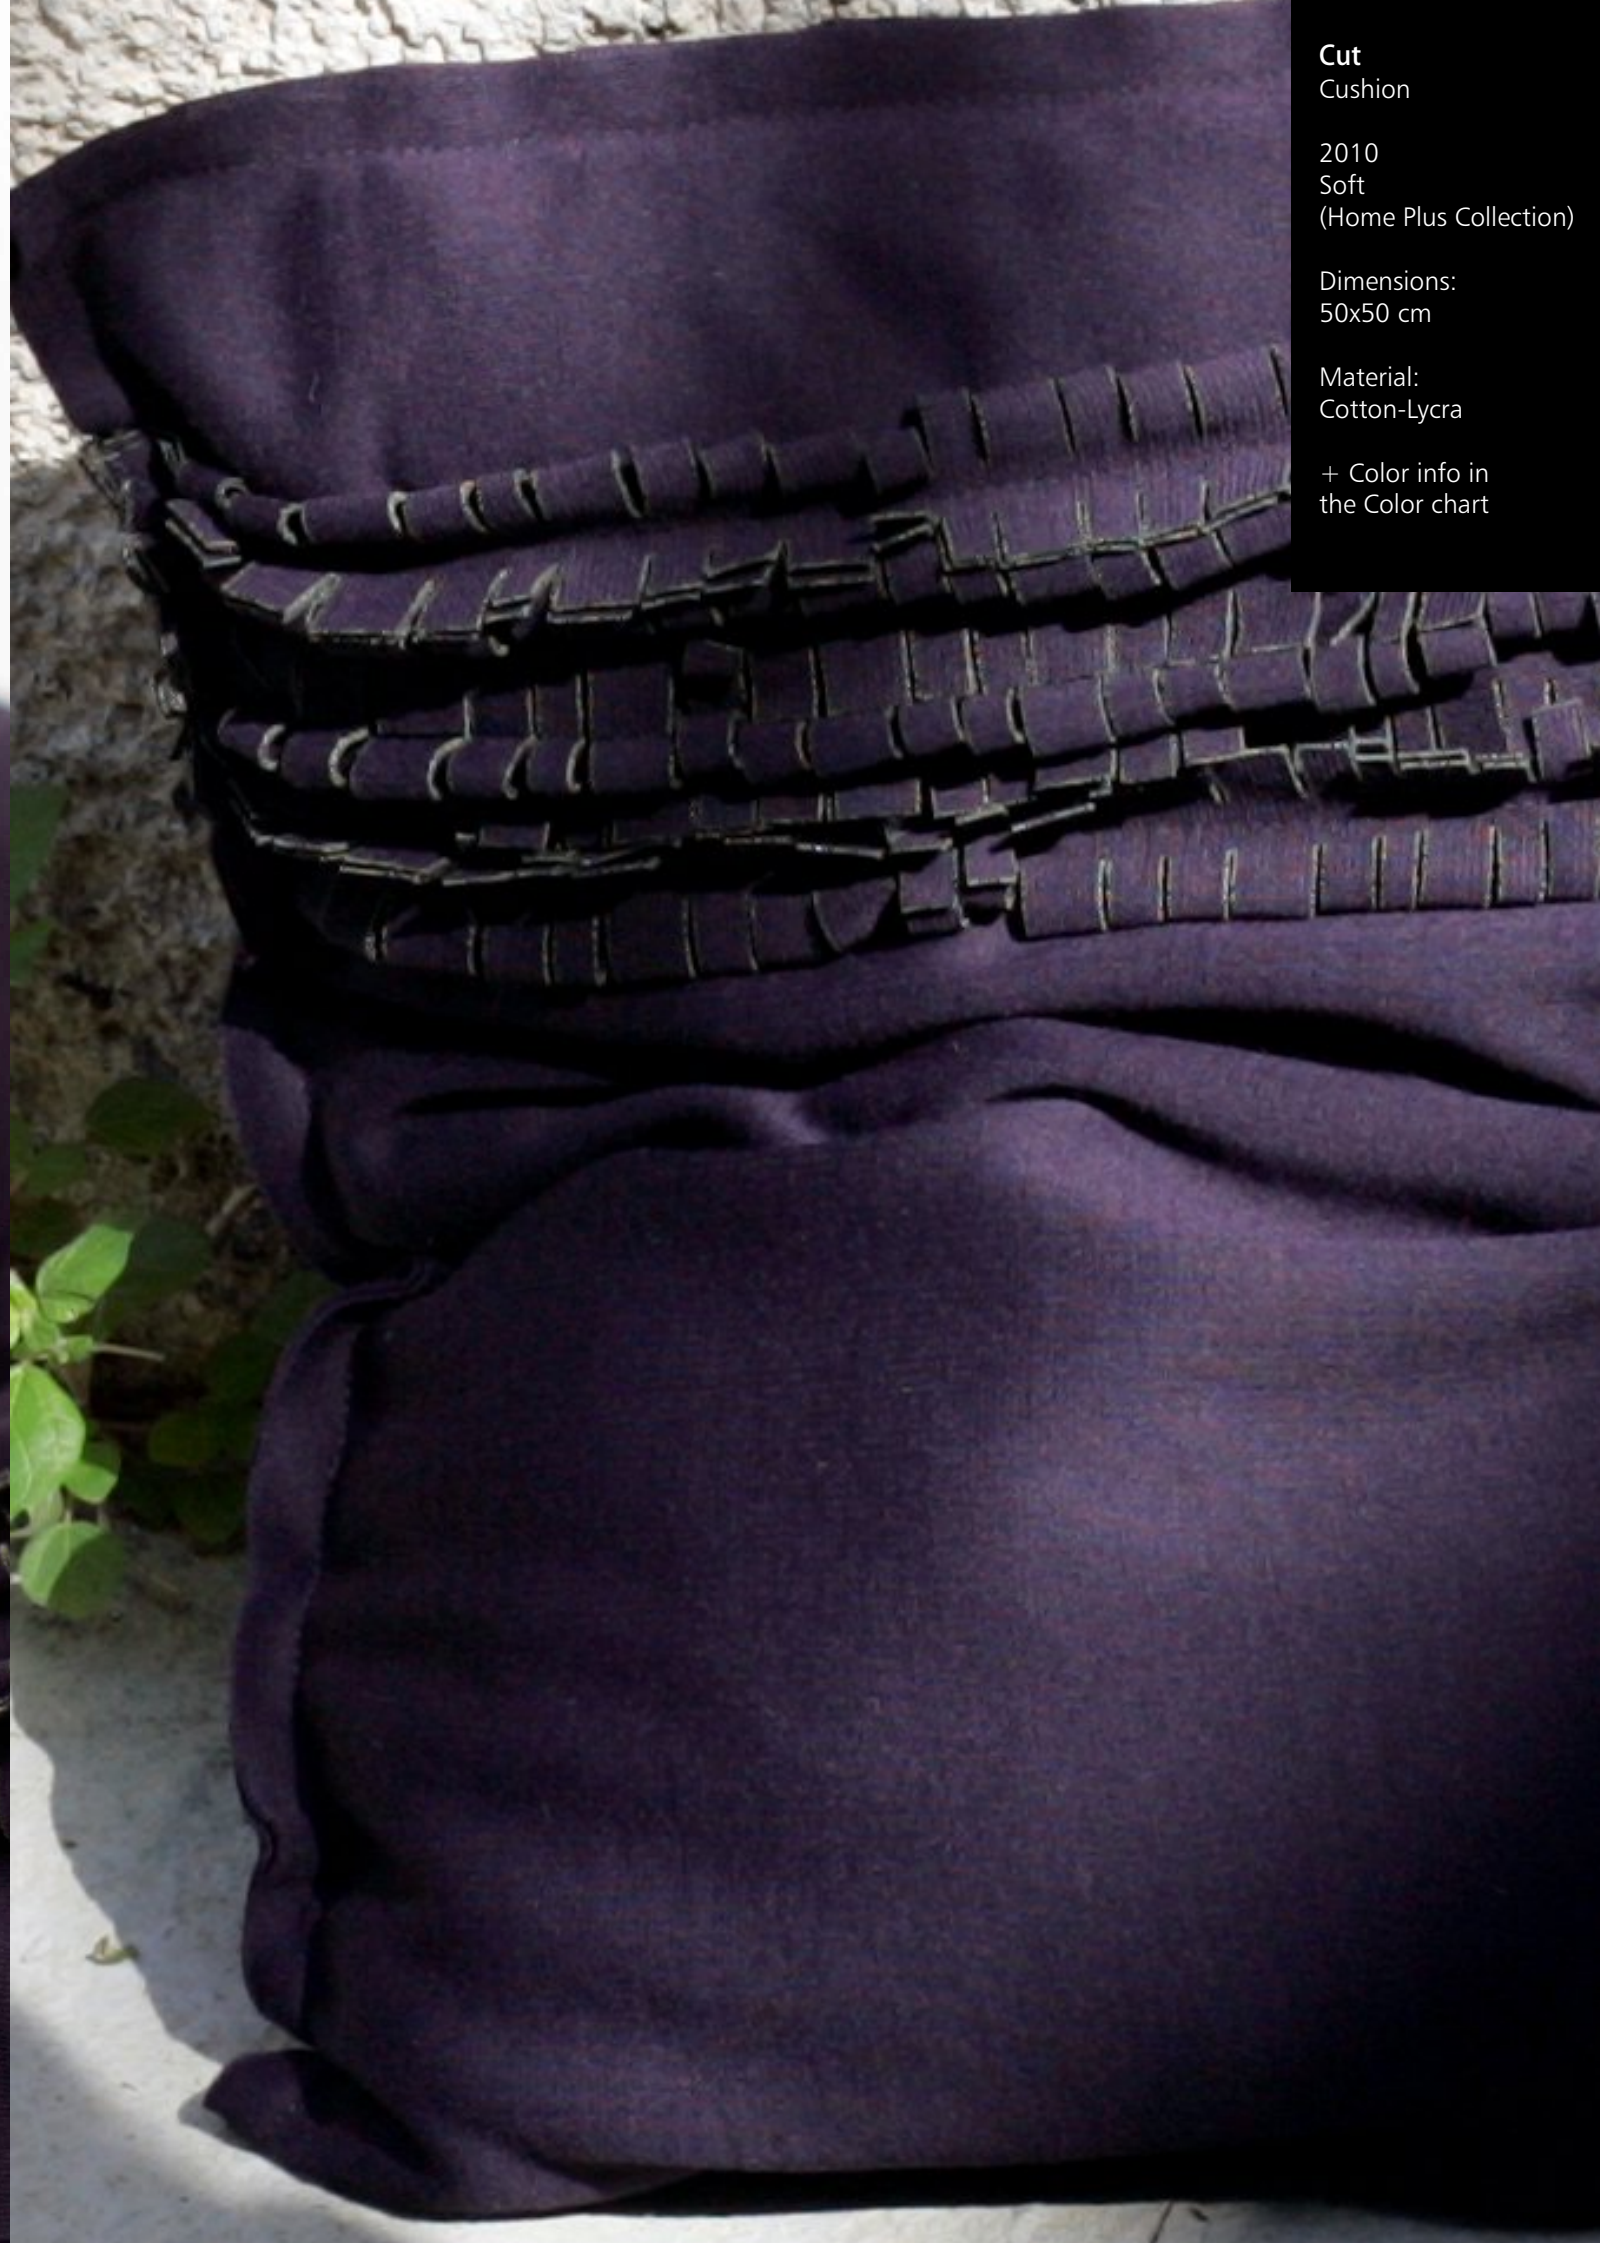

Cut
Cushion

2010
Soft
(Home Plus Collection)

Dimensions:
50x50 cm

Material:
Cotton-Lycra

+ Color info in
the Color chart